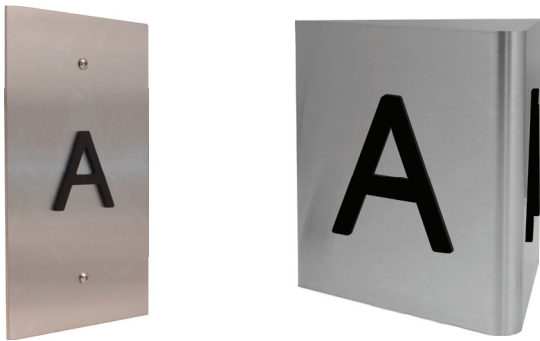

DESTINATION LANTERNS

VALUE SERIES

- Surface mount or Flush mount
- Non-illuminated surface mount character
- Black character, 2.5" height
- Stainless Steel #4 or #8, PVD Brass #4 or #8

VALUE+ SERIES

- Surface mount or Flush mount
- Red, green or white illuminated character, 2.5" height
- Stainless Steel #4 or #8, PVD Brass #4 or #8

STANDARD SERIES

- Flush mount or projected
- Choice of color backer
- Stainless Steel #4, #8
- PVD Brass #4, #8
- Ⓐ Glass material, black non-illuminated character, 2.5" height
- Ⓑ Acrylic material with stainless steel, non-illuminated character

STANDARD+ SERIES

- Flush mount or projected
- Red, green, blue or white illuminated character, 2.5" height
- Stainless Steel #4, #8
- PVD Brass #4, #8
- Ⓐ Glass material
- Ⓑ Acrylic material with stainless steel