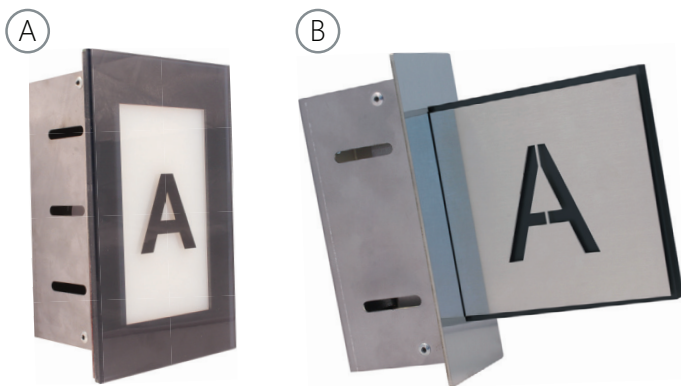

DESTINATION LANTERNS

VALUE SERIES

- Surface mount or Flush mount
- Non-illuminated surface mount character
- Black character, 2.5" height
- Stainless Steel #4 or #8, PVD Brass #4 or #8

VALUE+ SERIES

- Surface mount or Flush mount
- Red, green or white illuminated character, 2.5" height
- Stainless Steel #4 or #8, PVD Brass #4 or #8

STANDARD SERIES

- Flush mount or projected
- Choice of color backer
- Stainless Steel #4, #8
- PVD Brass #4, #8
- Ⓐ Glass material, black non-illuminated character, 2.5" height
- Ⓑ Acrylic material with stainless steel, non-illuminated character

STANDARD+ SERIES

- Flush mount or projected
- Red, green, blue or white illuminated character, 2.5" height
- Stainless Steel #4, #8
- PVD Brass #4, #8
- Ⓐ Glass material
- Ⓑ Acrylic material with stainless steel