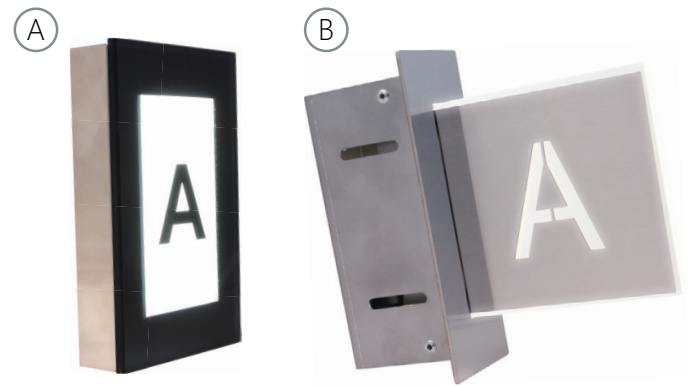

DESTINATION LANTERNS

VALUE SERIES

- Surface mount or Flush mount
- Non-illuminated surface mount character
- Black character, 2.5" height
- Stainless Steel #4 or #8, PVD Brass #4 or #8

VALUE+ SERIES

- Surface mount or Flush mount
- Red, green or white illuminated character, 2.5" height
- Stainless Steel #4 or #8, PVD Brass #4 or #8

STANDARD SERIES

- Flush mount or projected
- Choice of color backer
- Stainless Steel #4, #8
- PVD Brass #4, #8
- Ⓐ Glass material, black non-illuminated character, 2.5" height
- Ⓑ Acrylic material with stainless steel, non-illuminated character

STANDARD+ SERIES

- Flush mount or projected
- Red, green, blue or white illuminated character, 2.5" height
- Stainless Steel #4, #8
- PVD Brass #4, #8
- Ⓐ Glass material
- Ⓑ Acrylic material with stainless steel