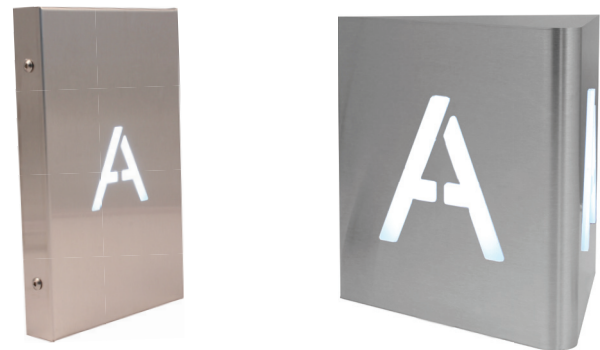

DESTINATION LANTERNS

VALUE SERIES

- Surface mount or Flush mount
- Non-illuminated surface mount character
- Black character, 2.5" height
- Stainless Steel #4 or #8, PVD Brass #4 or #8

VALUE+ SERIES

- Surface mount or Flush mount
- Red, green or white illuminated character, 2.5" height
- Stainless Steel #4 or #8, PVD Brass #4 or #8

STANDARD SERIES

- Flush mount or projected
- Choice of color backer
- Stainless Steel #4, #8
- PVD Brass #4, #8
- Ⓐ Glass material, black non-illuminated character, 2.5" height
- Ⓑ Acrylic material with stainless steel, non-illuminated character

STANDARD+ SERIES

- Flush mount or projected
- Red, green, blue or white illuminated character, 2.5" height
- Stainless Steel #4, #8
- PVD Brass #4, #8
- Ⓐ Glass material
- Ⓑ Acrylic material with stainless steel