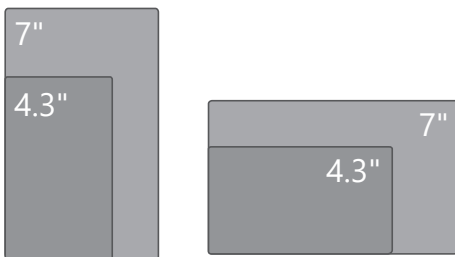

- ✓ 4 Wire DMG Serial link
- ✓ Images and audio can be associated to each floor
- ✓ On board programming menu
- ✓ Accelerometer inside

Available Sizes

Available in 4:3 ratio in 4.3" and 7". Can be positioned landscape or portrait.

SS#4 COP shown with 7" Mosaic Giotto PI, BS Classic pushbutton, Julius Surface mount tactile and surround, 2010 code with service cabinet.

Mosaic Comparison Chart

	Features	Raffaello	Giotto	Matisse	Altus
Screen	Sizes	4.3" & 2.8"	7" & 4.3"	21", 19", 18.5", 17", 15", 12", 10", 7" & HDMI output to any size	48", 38", 28", 19" (Bar-Type)
	Resolution	320x240, 480x272	480x272, 1024x600	HD	1920x540
	Technology	TFT-BICOLOR	TFT (65000 COLORS)	TFT (65000 COLORS)	TFT (65000 COLORS)
	Rotation	✓	✓	✓	✓
Inputs	Binary/Gray Code/Line Per Floor (up to 32 floors)	✓	✓	✓	✓
	CAN-BUS: EC, JRT, GAL	✓	✓	✓	✓
	SERIAL: SMART RISE	✓	✓	✓	✓
Advanced Features	Integrated Voice Annunciator		✓	✓	✓
	Live Video Input			✓	✓
	Live Video Input (2-way video enabled)			✓	✓
	Message Boards/Digital Signage			✓	✓
	RRS Feeds - Weather, news, etc. (network required)			✓	✓
	USB update		✓	✓	✓
	Audio/Picture/Video Messages		audio & picture only	✓	✓
	Emergency Light		✓	✓	✓
	Custom Background Picture (per floor)		✓ *	✓	✓
	Lobby Displays			✓	✓
	Content Management			Self / Cloud	Self / Cloud
	Elevator input (ex. floor, emergency service, door open)	✓	✓	✓	✓