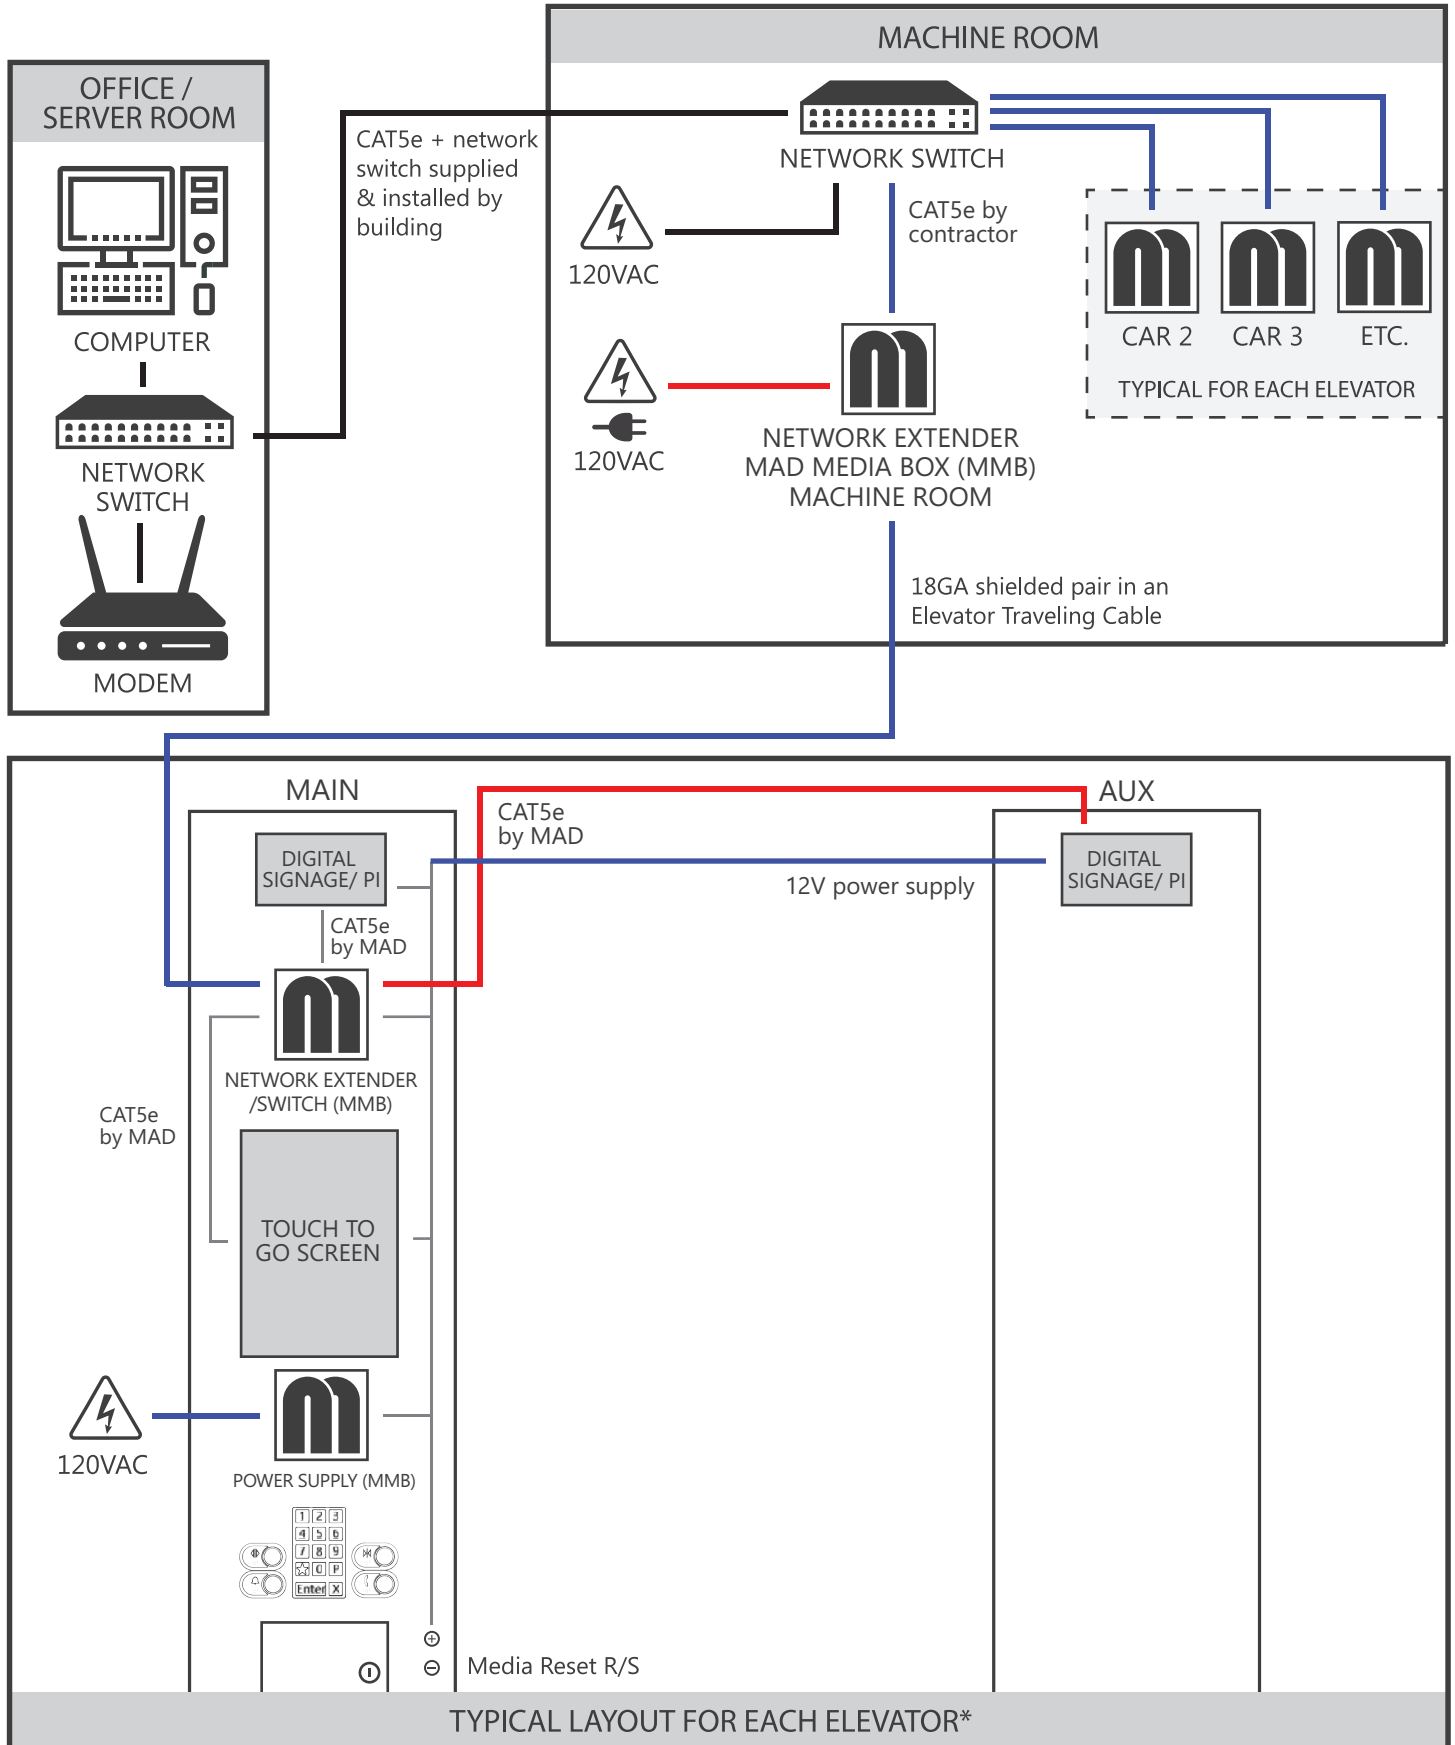

Mon	Tue	Wed	Thu	Fri
				
75° / 52°	66° / 50°	62° / 41°	64° / 48°	62° / 55°

Redefine your elevator with a modern Position Indicator.

The Matisse is a high-resolution, fully networkable, and fully customizable position indicator that can integrate dynamic full-color backgrounds, news feeds, and widgets while also incorporating additional icons and elevator information.

Available Sizes

Flush mount available in sizes seen to the left. All are available in landscape or portrait.

Accelerometer inside.

Stainless Steel #4 COP shown on the right with a 10" Matisse PI, BS Classic pushbutton, Caesar white illuminated tactile, 2010 code with service cabinet.

Wiring Diagram

* Typical layout depending on equipment needed.

■ By Building ■ By Contractor ■ Provided By MAD ■ Prewired by MAD

Mosaic Comparison Chart

	Features	Raffaello	Giotto	Matisse	Altus
Screen	Sizes	4.3" & 2.8"	7" & 4.3"	21", 19", 18.5", 17", 15", 12", 10", 7" & HDMI output to any size	48", 38", 28", 19" (Bar-Type)
	Resolution	320x240, 480x272	480x272, 1024x600	800x480, 1024x600, 1080x1920 HD	1920x540
	Technology	BICOLOR	65000 COLORS	65000 COLORS	65000 COLORS
	Rotation	✓	✓	✓	✓
Inputs	Binary/Gray Code/Line Per Floor (up to 32 floors)	✓	✓	✓	✓
	CAN-BUS: EC, JRT, GAL	✓	✓	✓	✓
	SERIAL: SMART RISE	✓	✓	✓	✓
Advanced Features	Integrated Voice Annunciator		✓	✓	✓
	Live Video Input			✓	✓
	Live Video Input (2-way video enabled)			✓	✓
	Message Boards/Digital Signage			✓	✓
	RRS Feeds - Weather, news, etc. (network required)			✓	✓
	USB update		✓	✓	✓
	Audio/Picture/Video Messages		audio & picture only	✓	✓
	Emergency Light		✓	✓	✓
	Custom Background Picture (per floor)		✓ *	✓	✓
	Lobby Displays			✓	✓
	Content Management			Self / Cloud	Self / Cloud
Elevator input (ex. floor, emergency service, door open)	✓	✓	✓	✓	