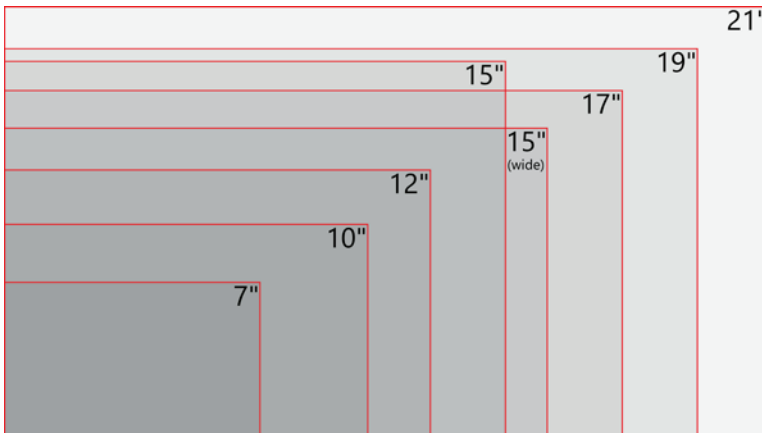

Available Sizes

Flush mount available in sizes seen to the left. All are available in landscape or portrait.

Accelerometer inside.

Stainless Steel #4 COP shown on the right with a 10" Matisse PI, BS Classic pushbutton, Caesar white illuminated tactile, 2010 code with service cabinet.