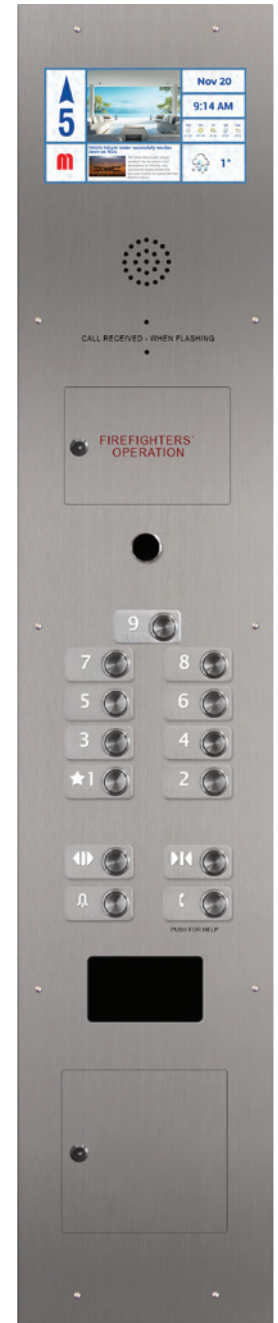

Mon	Tue	Wed	Thu	Fri
				
75° / 52°	66° / 50°	62° / 41°	64° / 48°	62° / 55°

Redefine your elevator with a modern Position Indicator.

The Matisse is a high-resolution, fully networkable, and fully customizable position indicator that can integrate dynamic full-color backgrounds, news feeds, and widgets while also incorporating additional icons and elevator information.

Available Sizes

Flush mount available in sizes seen to the left. All are available in landscape or portrait.

Accelerometer inside.

Stainless Steel #4 COP shown on the right with a 10" Matisse PI, BS Classic pushbutton, Caesar white illuminated tactile, 2010 code with service cabinet.

Wiring Diagram

* Typical layout depending on equipment needed.

■ By Building ■ By Contractor ■ Provided By MAD ■ Prewired by MAD

Mosaic Comparison Chart

	Features	Raffaello	Giotto	Matisse	Altus
Screen	Sizes	4.3" & 2.8"	7" & 4.3"	21", 19", 18.5", 17", 15", 12", 10", 7" & HDMI output to any size	48", 38", 28", 19" (Bar-Type)
	Resolution	320x240, 480x272	480x272, 1024x600	800x480, 1024x600, 1080x1920 HD	1920x540
	Technology	BICOLOR	65000 COLORS	65000 COLORS	65000 COLORS
	Rotation	✓	✓	✓	✓
Inputs	Binary/Gray Code/Line Per Floor (up to 32 floors)	✓	✓	✓	✓
	CAN-BUS: EC, JRT, GAL	✓	✓	✓	✓
	SERIAL: SMART RISE	✓	✓	✓	✓
Advanced Features	Integrated Voice Annunciator		✓	✓	✓
	Live Video Input			✓	✓
	Live Video Input (2-way video enabled)			✓	✓
	Message Boards/Digital Signage			✓	✓
	RRS Feeds - Weather, news, etc. (network required)			✓	✓
	USB update		✓	✓	✓
	Audio/Picture/Video Messages		audio & picture only	✓	✓
	Emergency Light		✓	✓	✓
	Custom Background Picture (per floor)		✓ *	✓	✓
	Lobby Displays			✓	✓
	Content Management			Self / Cloud	Self / Cloud
Elevator input (ex. floor, emergency service, door open)	✓	✓	✓	✓	